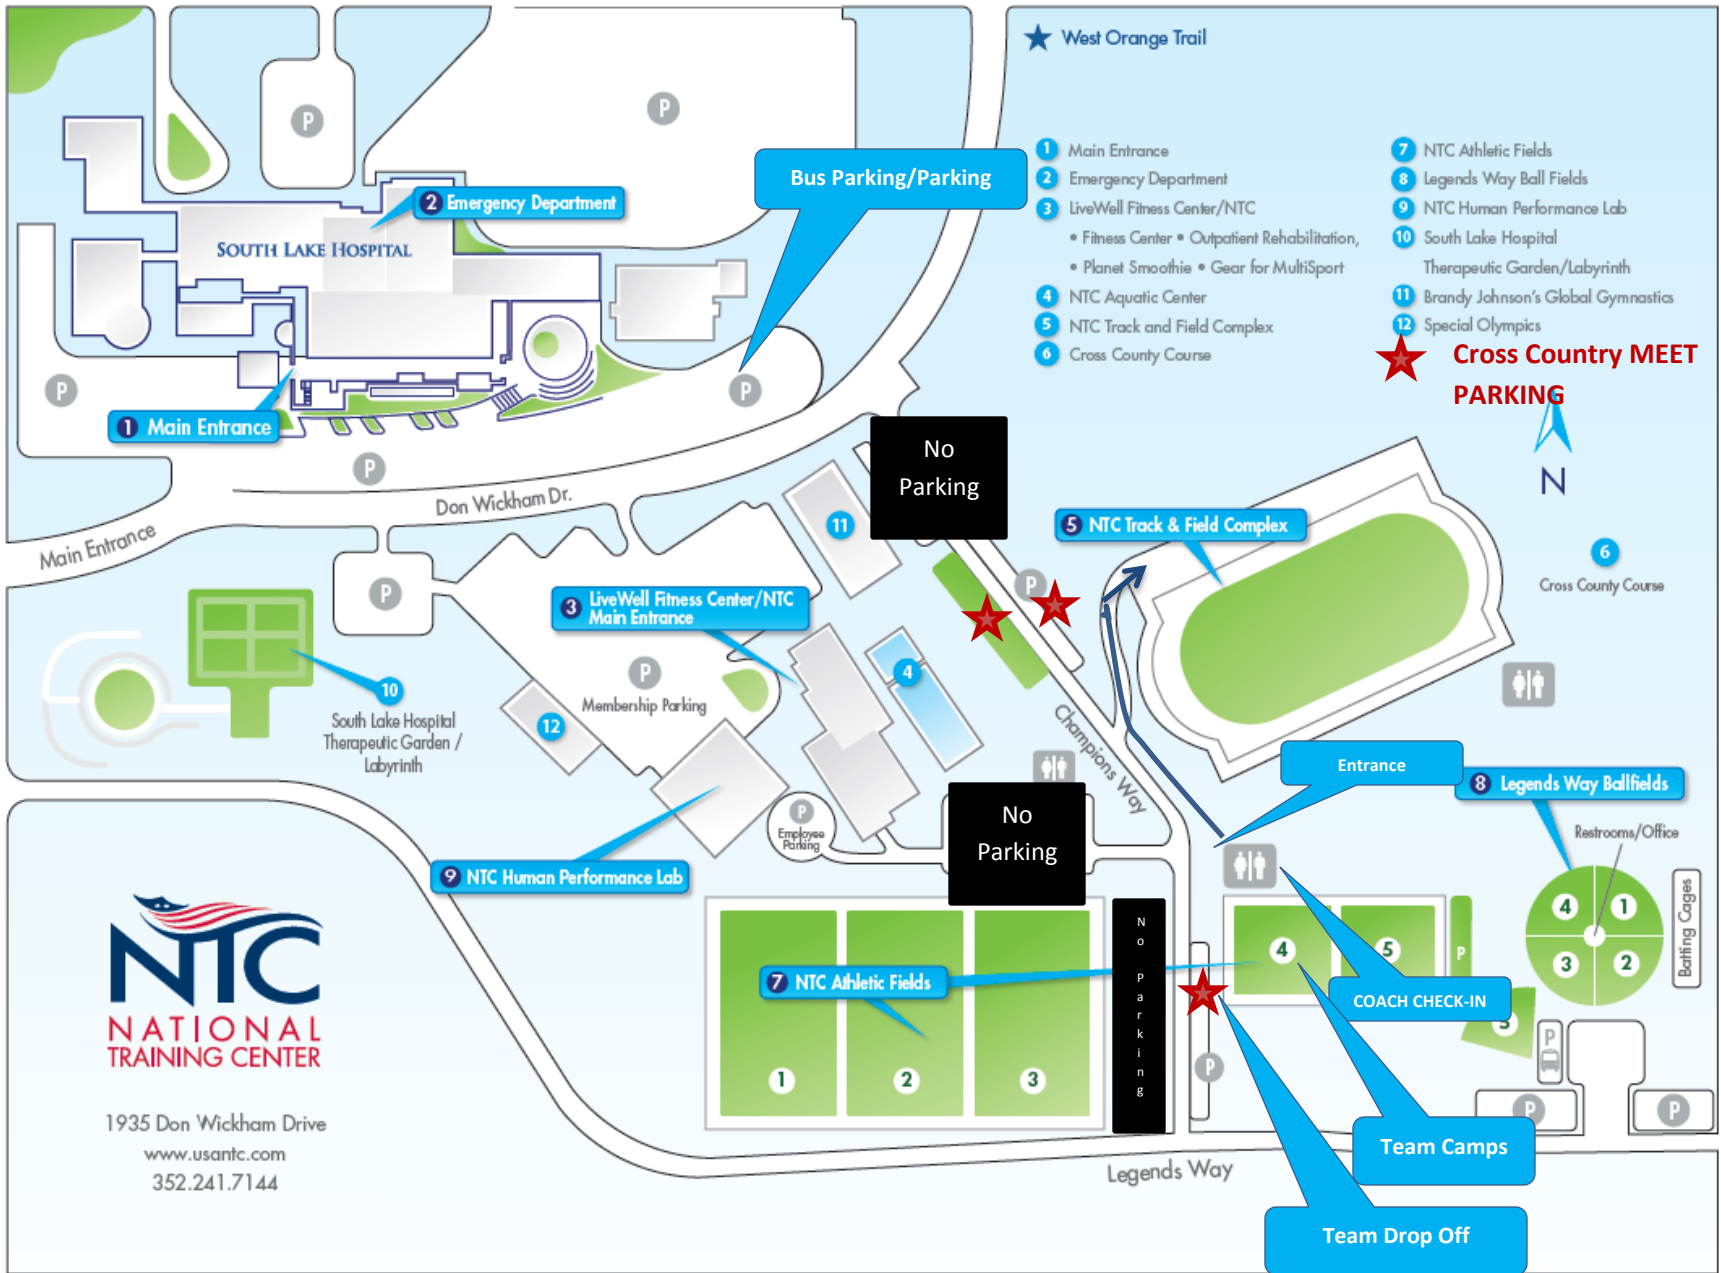

Oakley Seaver Drive

★ West Orange Trail

Citrus Tower Blvd.

Hancock Road

1935 Don Wickham Drive
 www.usantc.com
 352.241.7144

State Road 50