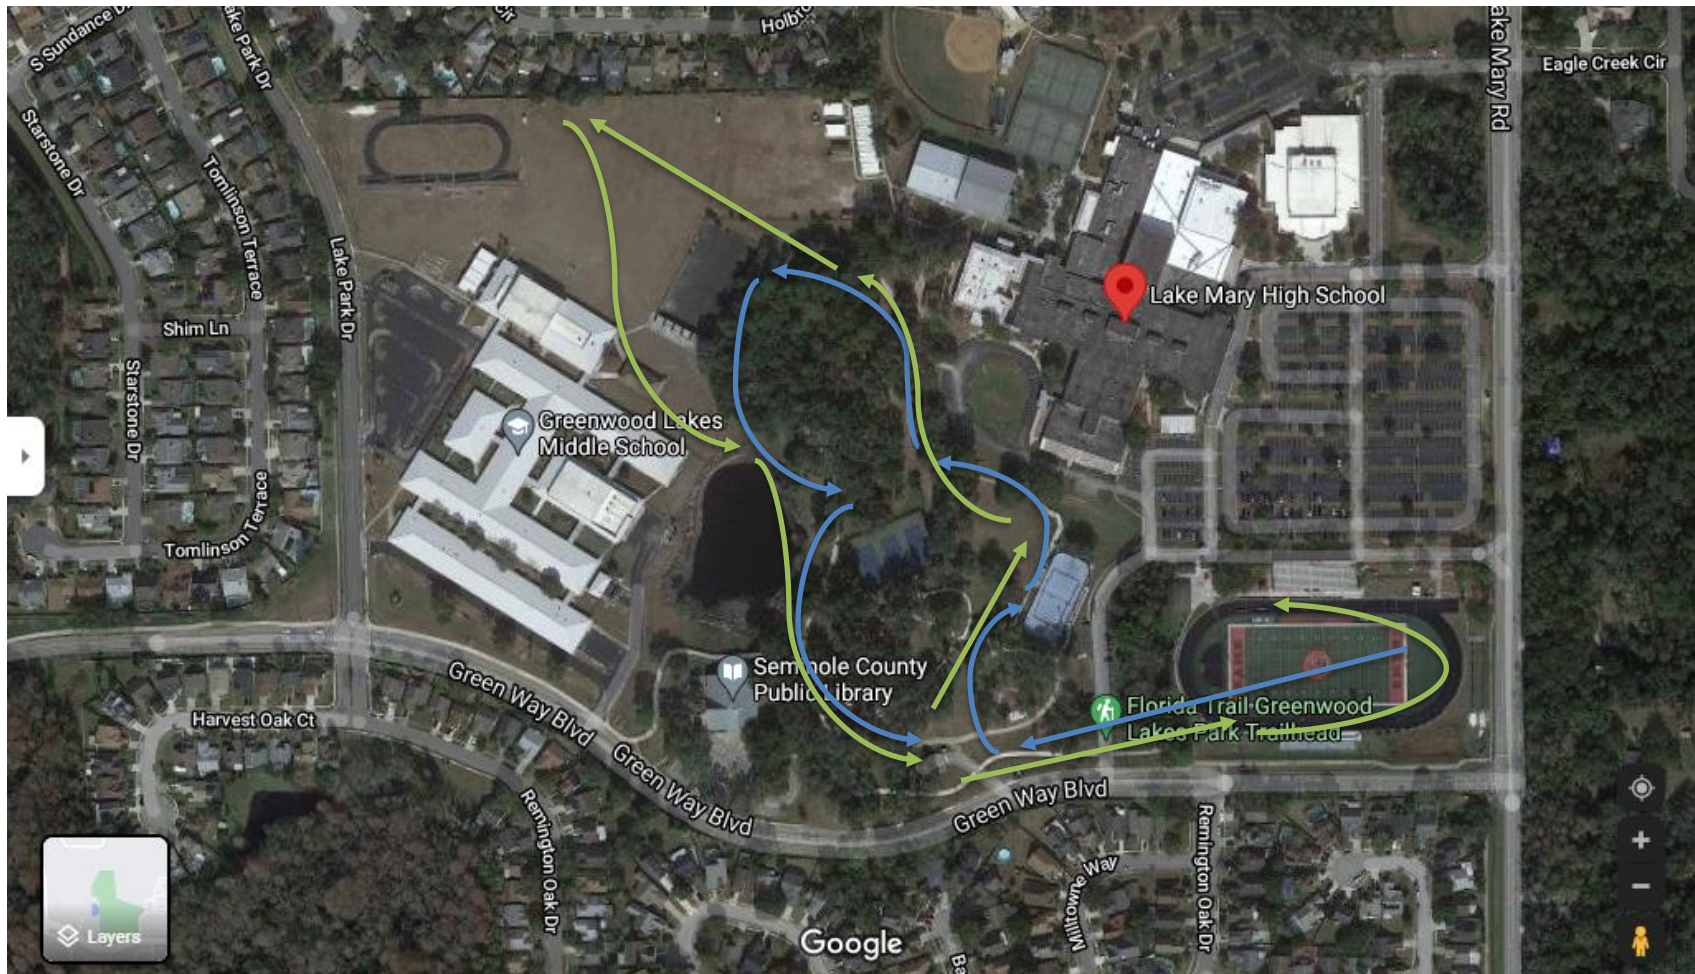

2-mile Varsity Course

- The course starts and ends in the stadium. It is a 2-loop course.
- After the first loop in the park, the runners will run another loop that will go out to Greenwood Lakes Middle School's field and then back into the park.
- Upon entering the stadium after the second loop, the runners will get on the track and run the final 300 meters on the track to the finish line. Blue line is the first loop, green line is the second loop.